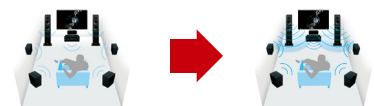

AccuEQ
ROOM CALIBRATION

HDMI Video Up-Conversion

Only one wire! Every video signal is converted and sent to your TV through one HDMI cable.

Ready for Streaming Media Devices

The handy USB port supplies power to streaming media players. Keep up with your video subscription services and other programs streamed from the Internet.

SPECIFICATIONS

Amplifier Section

Power Output	All Channels 100 W/Ch (6 Ω, 1 kHz, 1%THD, 1 Channel Driven, IEC)
	100 W/Ch (6 Ω, 1 kHz, 1%THD, 1 Channel Driven, JEITA)
Dynamic Power	160 W (3 Ω, Front)
	125 W (4 Ω, Front)
	85 W (8 Ω, Front)
THD+N (Total Harmonic Distortion + Noise)	0.08% (20 Hz–20 kHz, Half Power)
Damping Factor	Over 40 (Front, 1 kHz, 8 Ω)
Input Sensitivity and Impedance	200 mV/47 kΩ (Line)
Rated RCA Output Level and Impedance	1V /470 Ω (Subwoofer Pre Out)
Tone Control	±10 dB, 20 Hz (Bass)
	±10 dB, 20 kHz (Treble)
Signal-to-Noise Ratio	100 dB (Line, IHF-A)
Speaker Impedance	6 Ω–16 Ω

Video Section

Input Sensitivity/Output Level and Impedance	Video 1.0Vp–p/75 Ω (Component Y)
	0.7Vp–p/75 Ω (Component Pb/Cb, Pr/Cr)
	1.0Vp–p/75 Ω (Composite)
Component Video Frequency Response	5 Hz–13.5 MHz/+0 dB, -3 dB

Tuner Section

Tuning Frequency Range	FM 87.5 MHz–108 MHz
	87.5 MHz–107.9 MHz (Taiwan)
	AM 522 kHz–1,611 kHz
	530 kHz–1,710 kHz
	530 kHz–1,710 kHz (Taiwan)
FM/AM Preset Memory	40 Stations

General

Power Supply	AC 220–240 V~, 50/60 Hz
	AC 120 V~, 60 Hz (Taiwan Model)
Power Consumption	420 W
No-Sound Power Consumption	55 W
Standby Power Consumption	0.3 W
Dimensions (W x H x D)	435 x 160 x 328 mm
Weight	7.8 kg

CARTON

Dimensions (W x H x D)	537 x 265 x 416 mm
Weight	10.5 kg

Supplied Accessories

- Indoor FM antenna • AM loop antenna
- Speaker setup microphone • Instruction manual
- Remote controller • AA (R6) batteries x 2