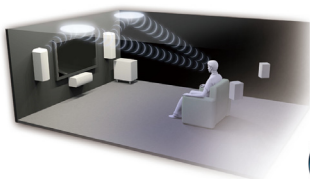

TX-SR444 7.1-Channel A/V Receiver

Extraordinary Dolby Atmos®

Dolby Atmos transports you into an extraordinary surround sound experience with captivating, multidimensional sound objects that fill your room and flow all around you. This 7.1-channel receiver can power a 5.1.2-channel Dolby Atmos speaker setup: 5.1 standard surround configuration plus two in-ceiling or height channels: 5.1.2.