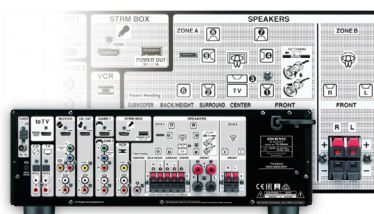

Easy Connection Guide on Back Panel

Connections to speakers and external devices are illustrated and clearly labeled on the back panel.

AccuEQ Room Acoustic Calibration

AccuEQ measures and corrects speaker distances, output levels, crossover frequencies, and frequency response from one quick and easy listening position to ensure clear and balanced surround-sound.