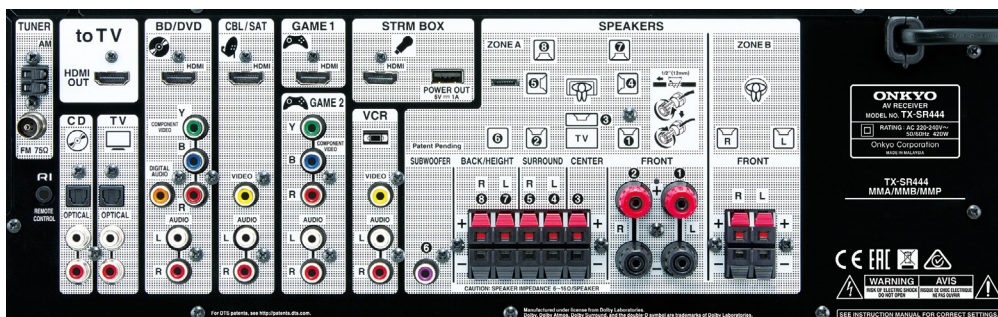

Text on receiver may vary with region.